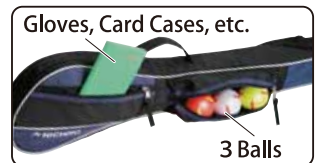

G8162

Club Case
JPY:3,300-

Storage size 88cm

Material Polyester

Made in China

Wide Opening for Easy Club Access
Easy Open/Close Double Zipper

Gloves, Card Cases, etc.

3 Balls