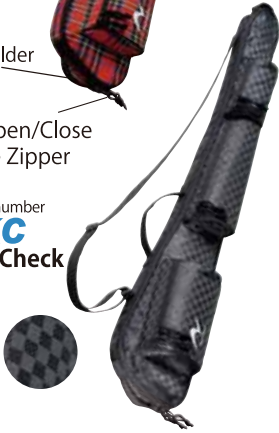

- Attaches to waist belt, eliminating the hassle of carrying balls while moving
- Lightweight, streamlined design
- Easy ball removal

Model Number

G-BH3
Ball Holder III
JPY:1,000-

Material Plated Steel

Made in Taiwan

Slim and Compact Design, Belt Compatible!

Model Number

BH-S
Ball Holder (For Shoes)
JPY:1,000-

Material Stainless Steel

Made in Japan

Wide Range of Classic Cases

Spacious 3-Pocket Design - Fits Water Bottles

Hook holder

Hook holder

Easy Open/Close
Double Zipper

Color number
KC
Black Check

Color number
WC
Wine Check

Name Tag Included

Color number
R
Red

Color number
N
Navy