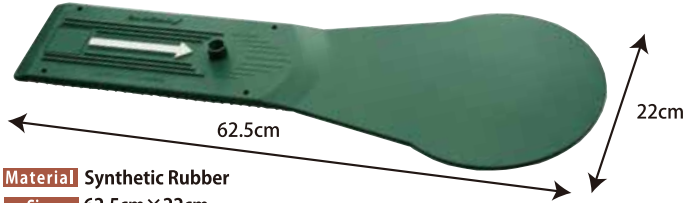

Large Start Mat

Model Number

G087-8

8 Start Mats

(Includes Hole Number Stickers)

JPY:40,000-/8Mats

Model Number

G087

JPY:5,000-/1Mat

スタートマットと保護マットの**一体型**です

- **Material** Synthetic Rubber
- **Size** 62.5cm×22cm
- **Weight** Approx.900g
- **Made in Taiwan**

Certified by Japan Ground Golf Association

Start Mat

Model Number

G080E-8

8 Start Mats

(Includes Hole Number Stickers)

JPY:20,000-/8Mats

Model Number

G080E

JPY:2,500-/1Mat