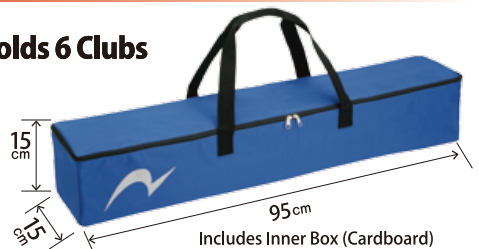

Model Number

TB-4S Team Club Bag

JPY:3,800-

Material Polyester Oxford

Made in China

Holds 6 Clubs

9

Ultra High Rebound
Target Cross for Precise Aiming