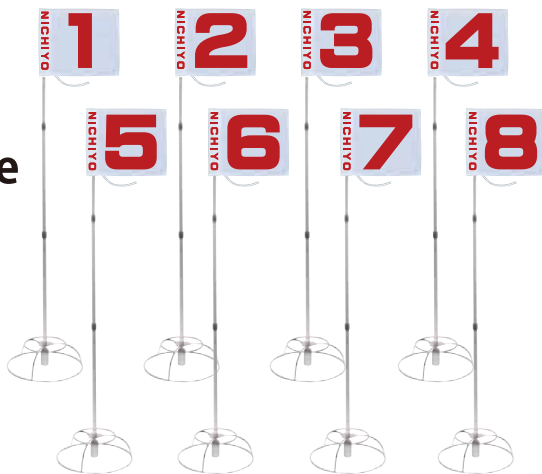

2-Section Zoom Pole
JPY:65,000-

Hole Post Adjustable Zoom Pole(Steel)

Flag Standard Fabric Flag(See P20)

Start Mat G080E(See P21)

With Strong Flag upgrade

JPN:70,000

With Large Start Mat upgrade

Additional JPN:20,000

Stakes sold separately

8 Hole Posts

8 Flags(No.1-8)

Color number

B Blue

Color number

Y Yellow

Color number