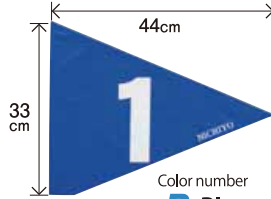

Size 33cm × 44cm

Material Tarpaulin
(Polyester × PVC coating)

Made in Taiwan

Model Number

G-3101

Custom Individual Flags

JPY:2,000-/1flags

Character printing Cut Vinyl Lettering