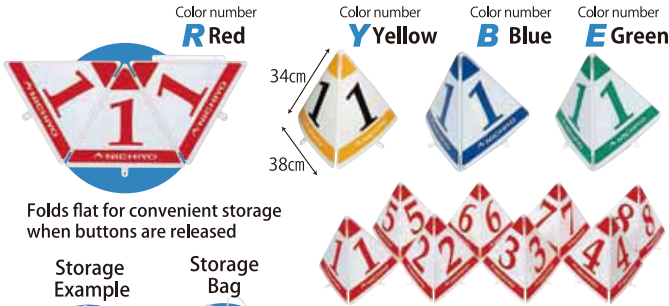

Triangular pyramid shape – highly visible from all angles and wind-resistant

Folds flat for convenient storage when buttons are released

Storage Example

Storage Bag

Model Number

GSL5 (Single Sheet)

JPY:3,200-/1Pc