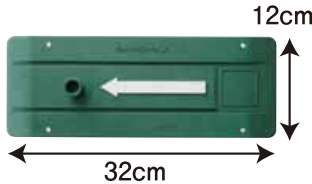

8 Start Mats

(Includes Hole Number Stickers)

JPY:20,000-/8Mats

Model Number

G080E

JPY:2,500-/1Mat

- Material** Synthetic Rubber
- Size** 12cm×32cm
- Weight** Approx.470g
- Made in Taiwan**

Certified by Japan Ground Golf Association